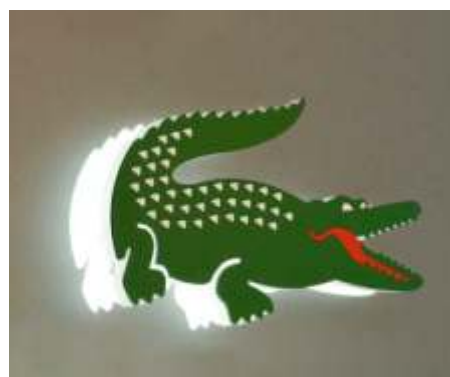

LED Glow Sign Boards

Types of LED Sign Boards

All Side Glow

Only Front Side Glow

Only Front Side Glow

Only Side Glow & Front Block

Golden Letters with Side Glow

Front Two Color & Side Glow

Logo Cutout

Printed Illuminated Logo

Small 2D Letters LED Box

Only Front Glow Silver Metallic Letters

Only Front Glow Brush Silver Letters

Only Front Glow Golden Metallic Letters

Only Front Glow Channelume Letters